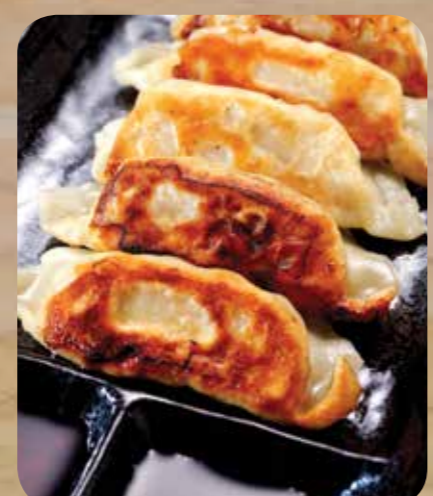

Set 1 \$9.80
Menchi Ramen

Set 2 \$10.80
Shio or Shoyu Ramen

Set 3 \$11.80
Miso / Kara-Miso,
Tonkotsu / Kara-Tonkotsu,
or Tonkotsu-Shoyu Ramen

Set 4 \$11.80
Menchi Don,
Karaage Curry Rice

Regular Size Ramen
UPSIZE | \$3.00

2

Choose your
Side
Dish

Shin-Sapporo Gyoza
(3 pieces)

Menchi
(Small)

Chicken Karaage
(3 pieces)

Chuka Tofu
(Small)

Potato Salad
(Small)

1 Side Dish +\$2.00
2 Side Dish +\$3.80